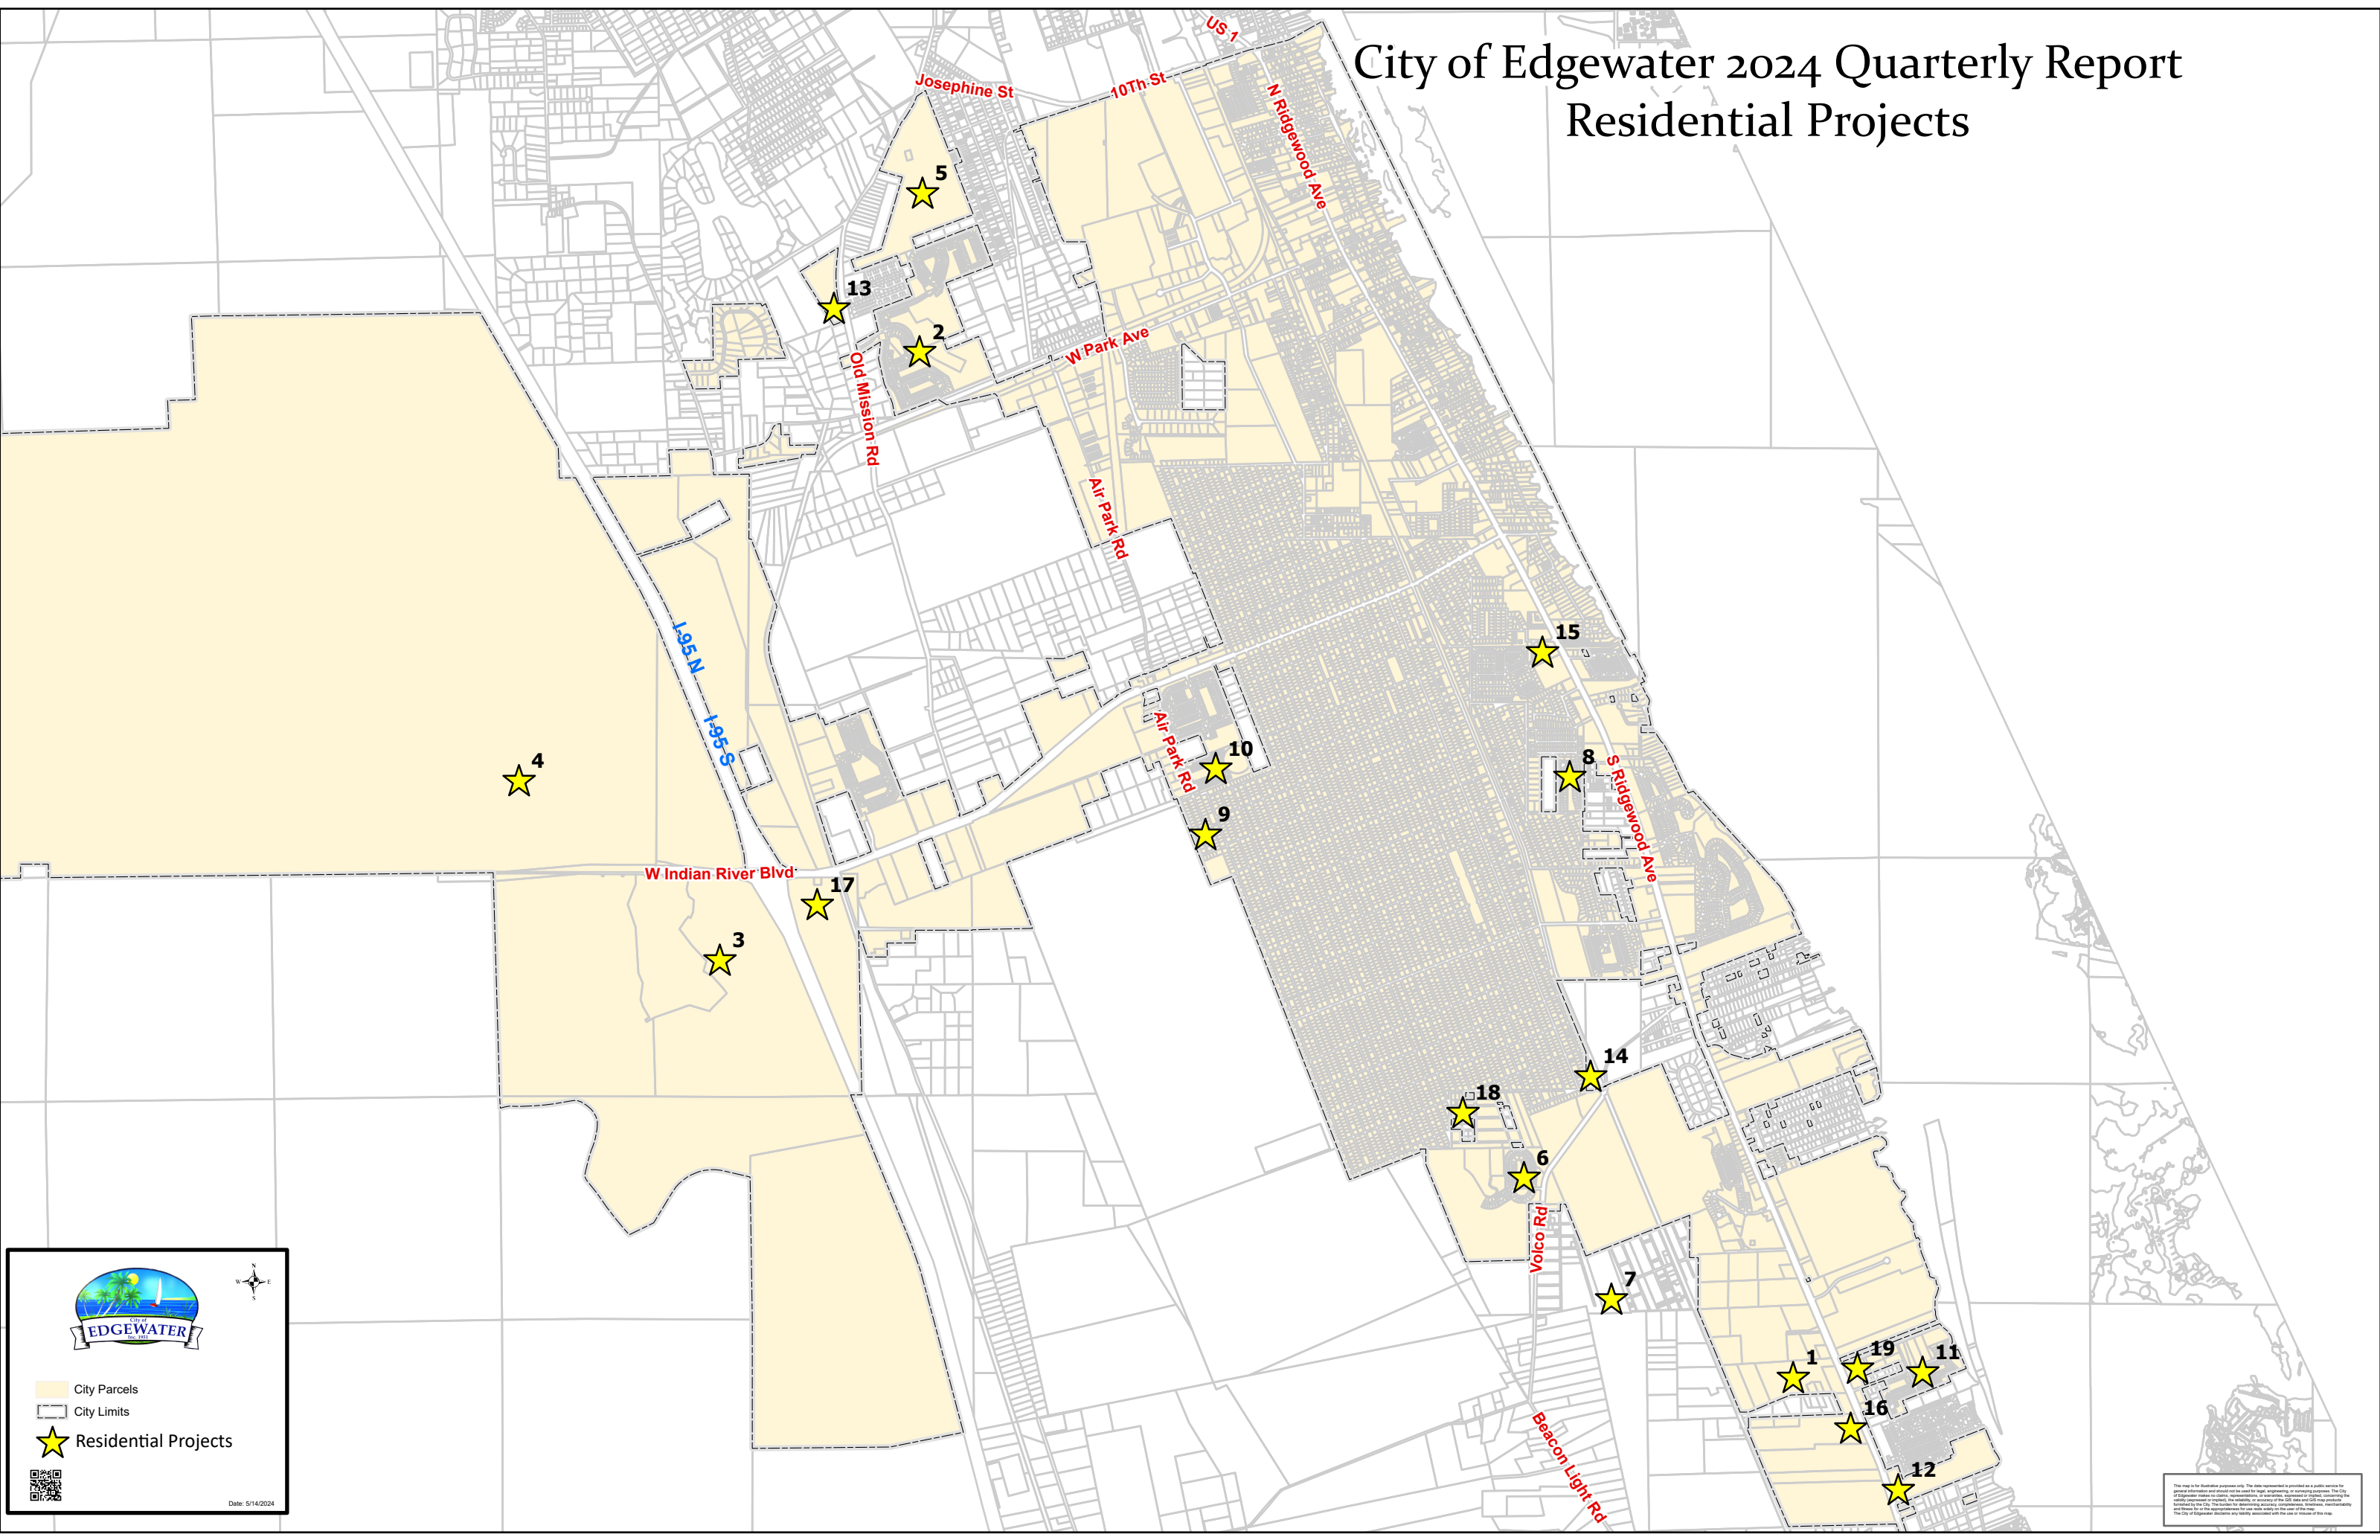

City of Edgewater 2024 Quarterly Report Residential Projects

City Parcels
City Limits
Residential Projects

QR Code

Date: 5/14/2024