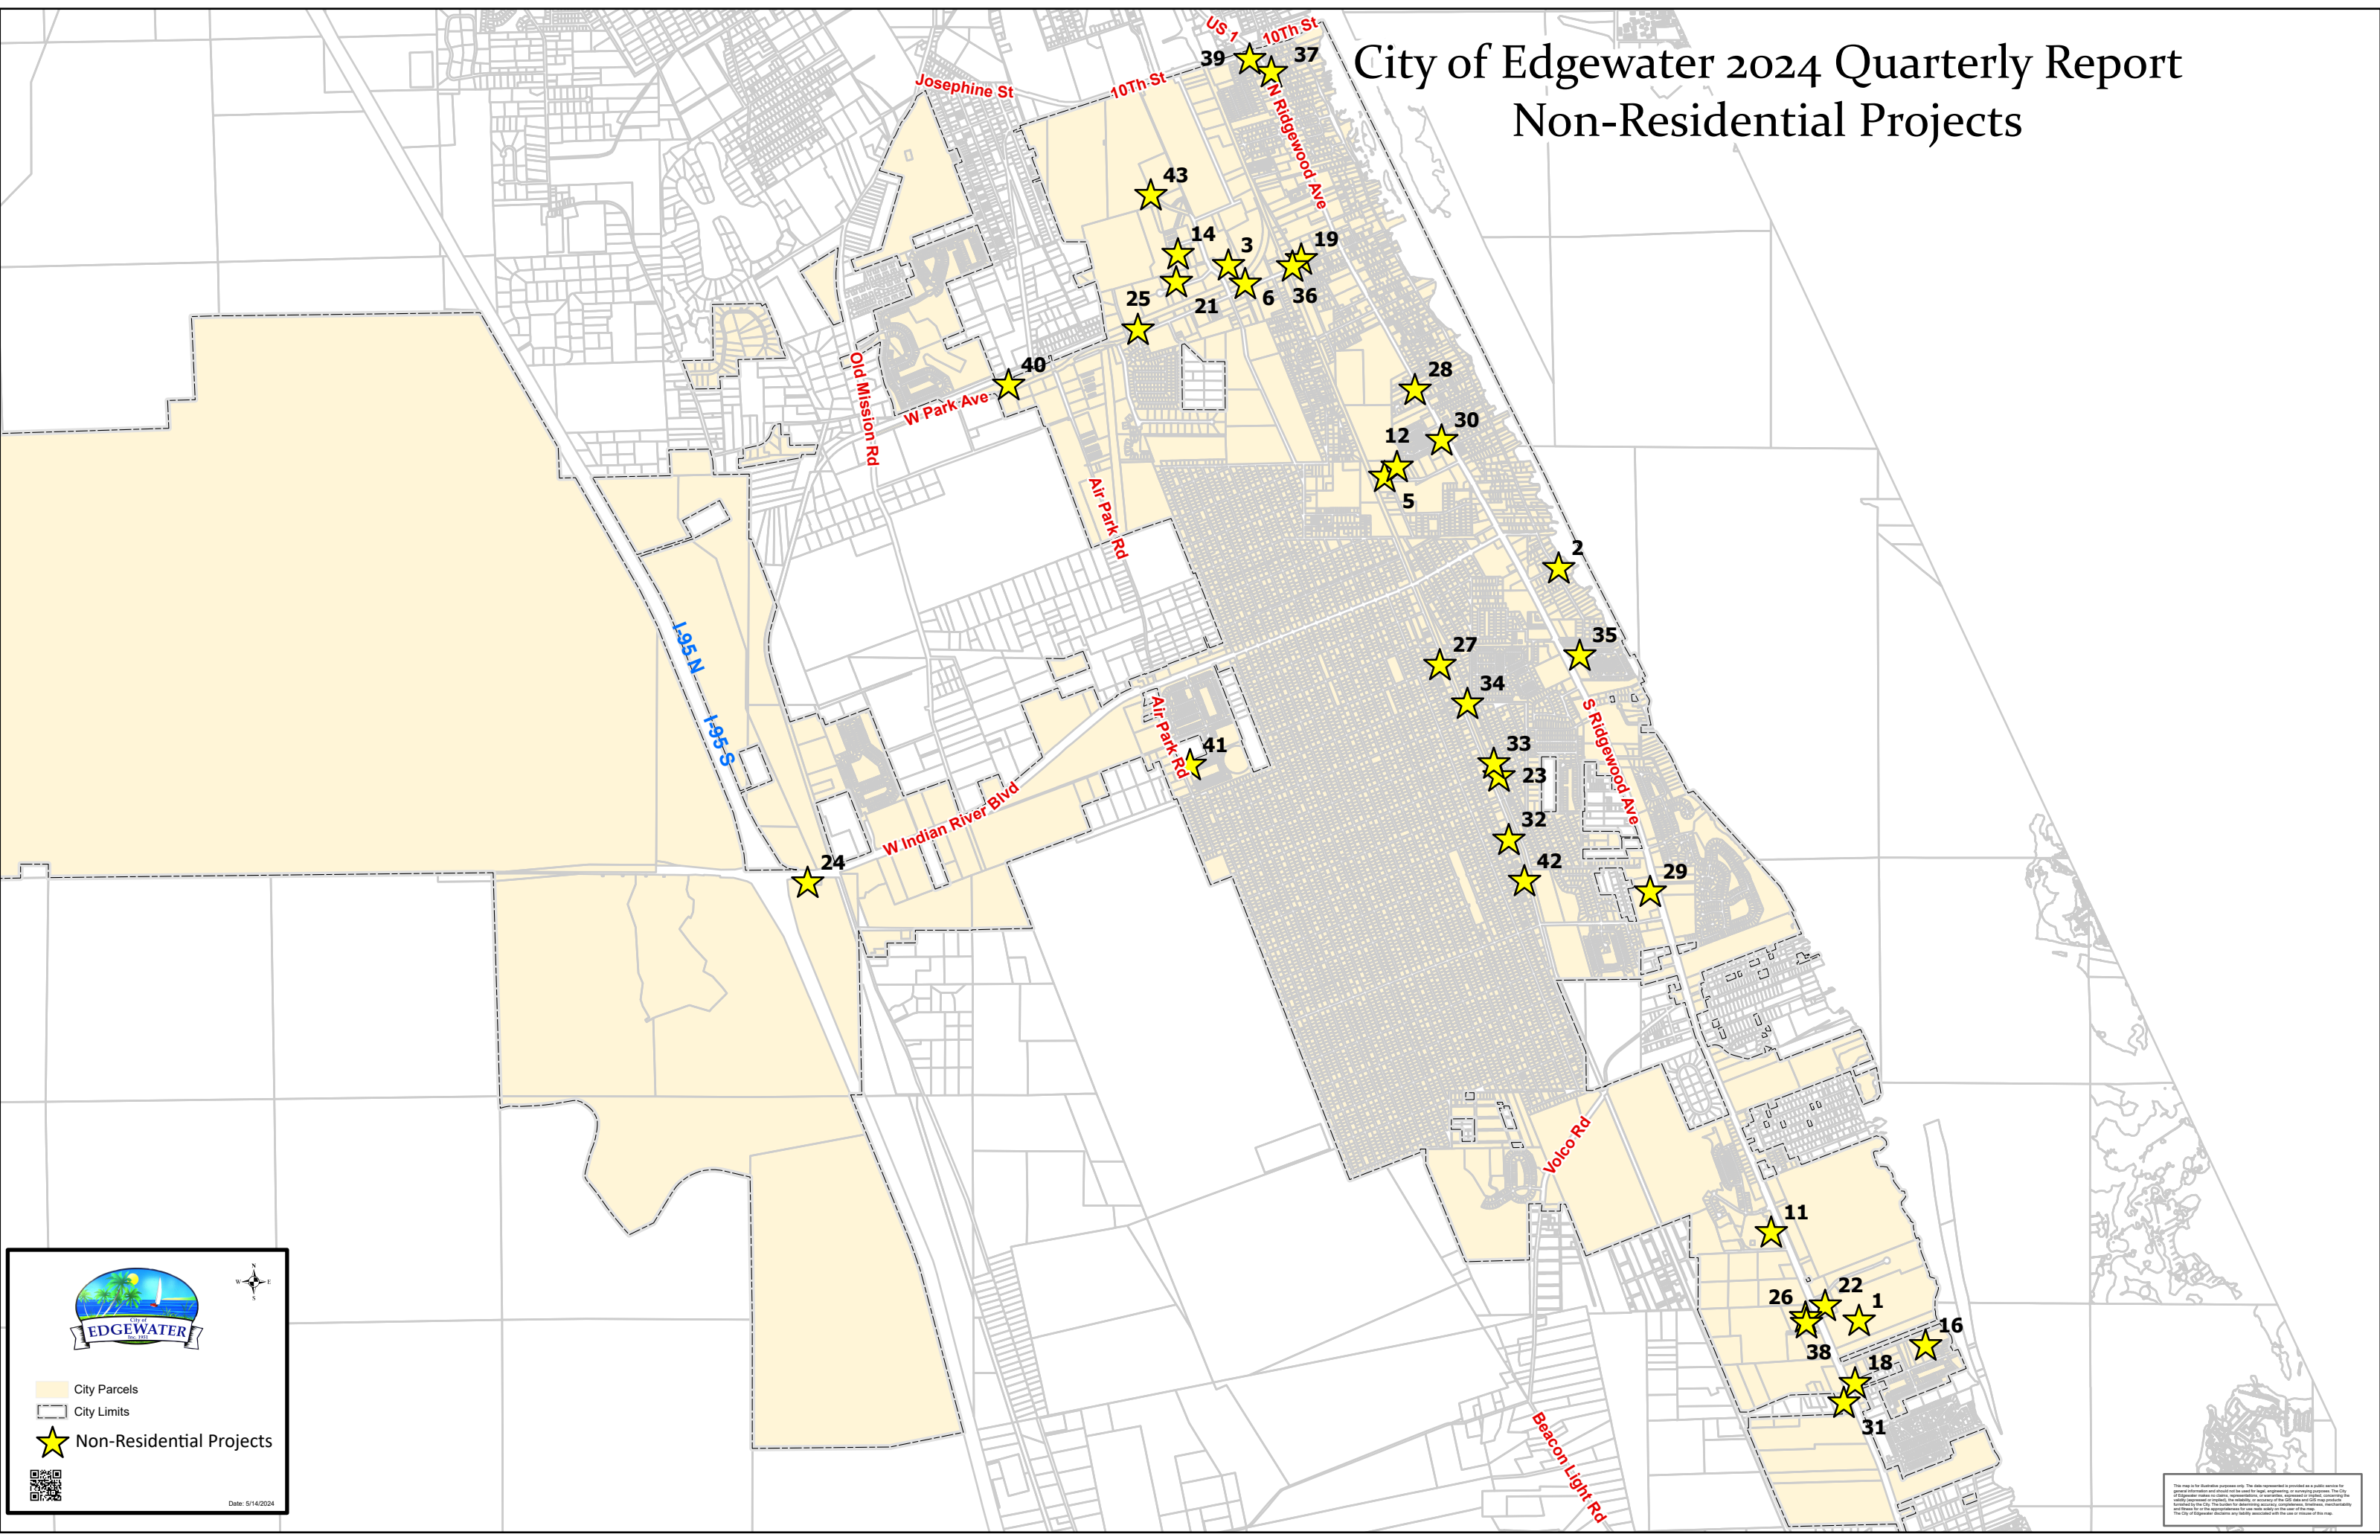

City of Edgewater 2024 Quarterly Report Non-Residential Projects

City of Edgewater
City Parcels
City Limits
Non-Residential Projects

Date: 5/14/2024